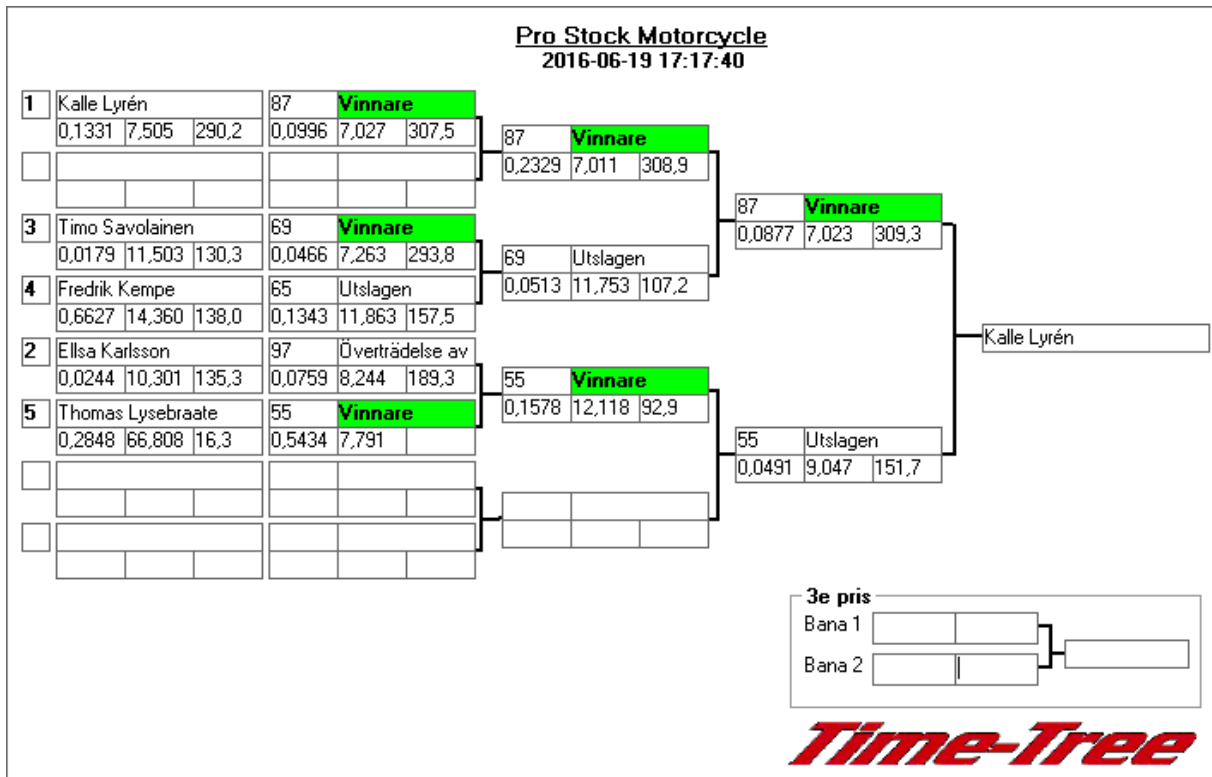

EDRS Pro Nordic Motorcycle Drag Racing Championship 2016

RESULTS ROUND #1 TIERP ARENA, SWE, JUNE 16-19th

**Pro Stock Motorcycle**  
ELIMINATION RESULTS

QUALIFICATION RANKINGS:

Pos	Race no	Driver	Speed km	ET	Diff
<b>1</b>	87	Kalle Lyrén	290,17	7,5055	
<b>2</b>	97	Ellsa Karlsson	135,30	10,3015	+2,7960
<b>3</b>	69	Timo Savolainen	130,34	11,5038	+3,9983
<b>4</b>	65	Fredrik Kempe	138,04	14,3600	+6,8545
<b>5</b>	55	Thomas Lysebraate Olsen	16,29	66,8088	+59,3033